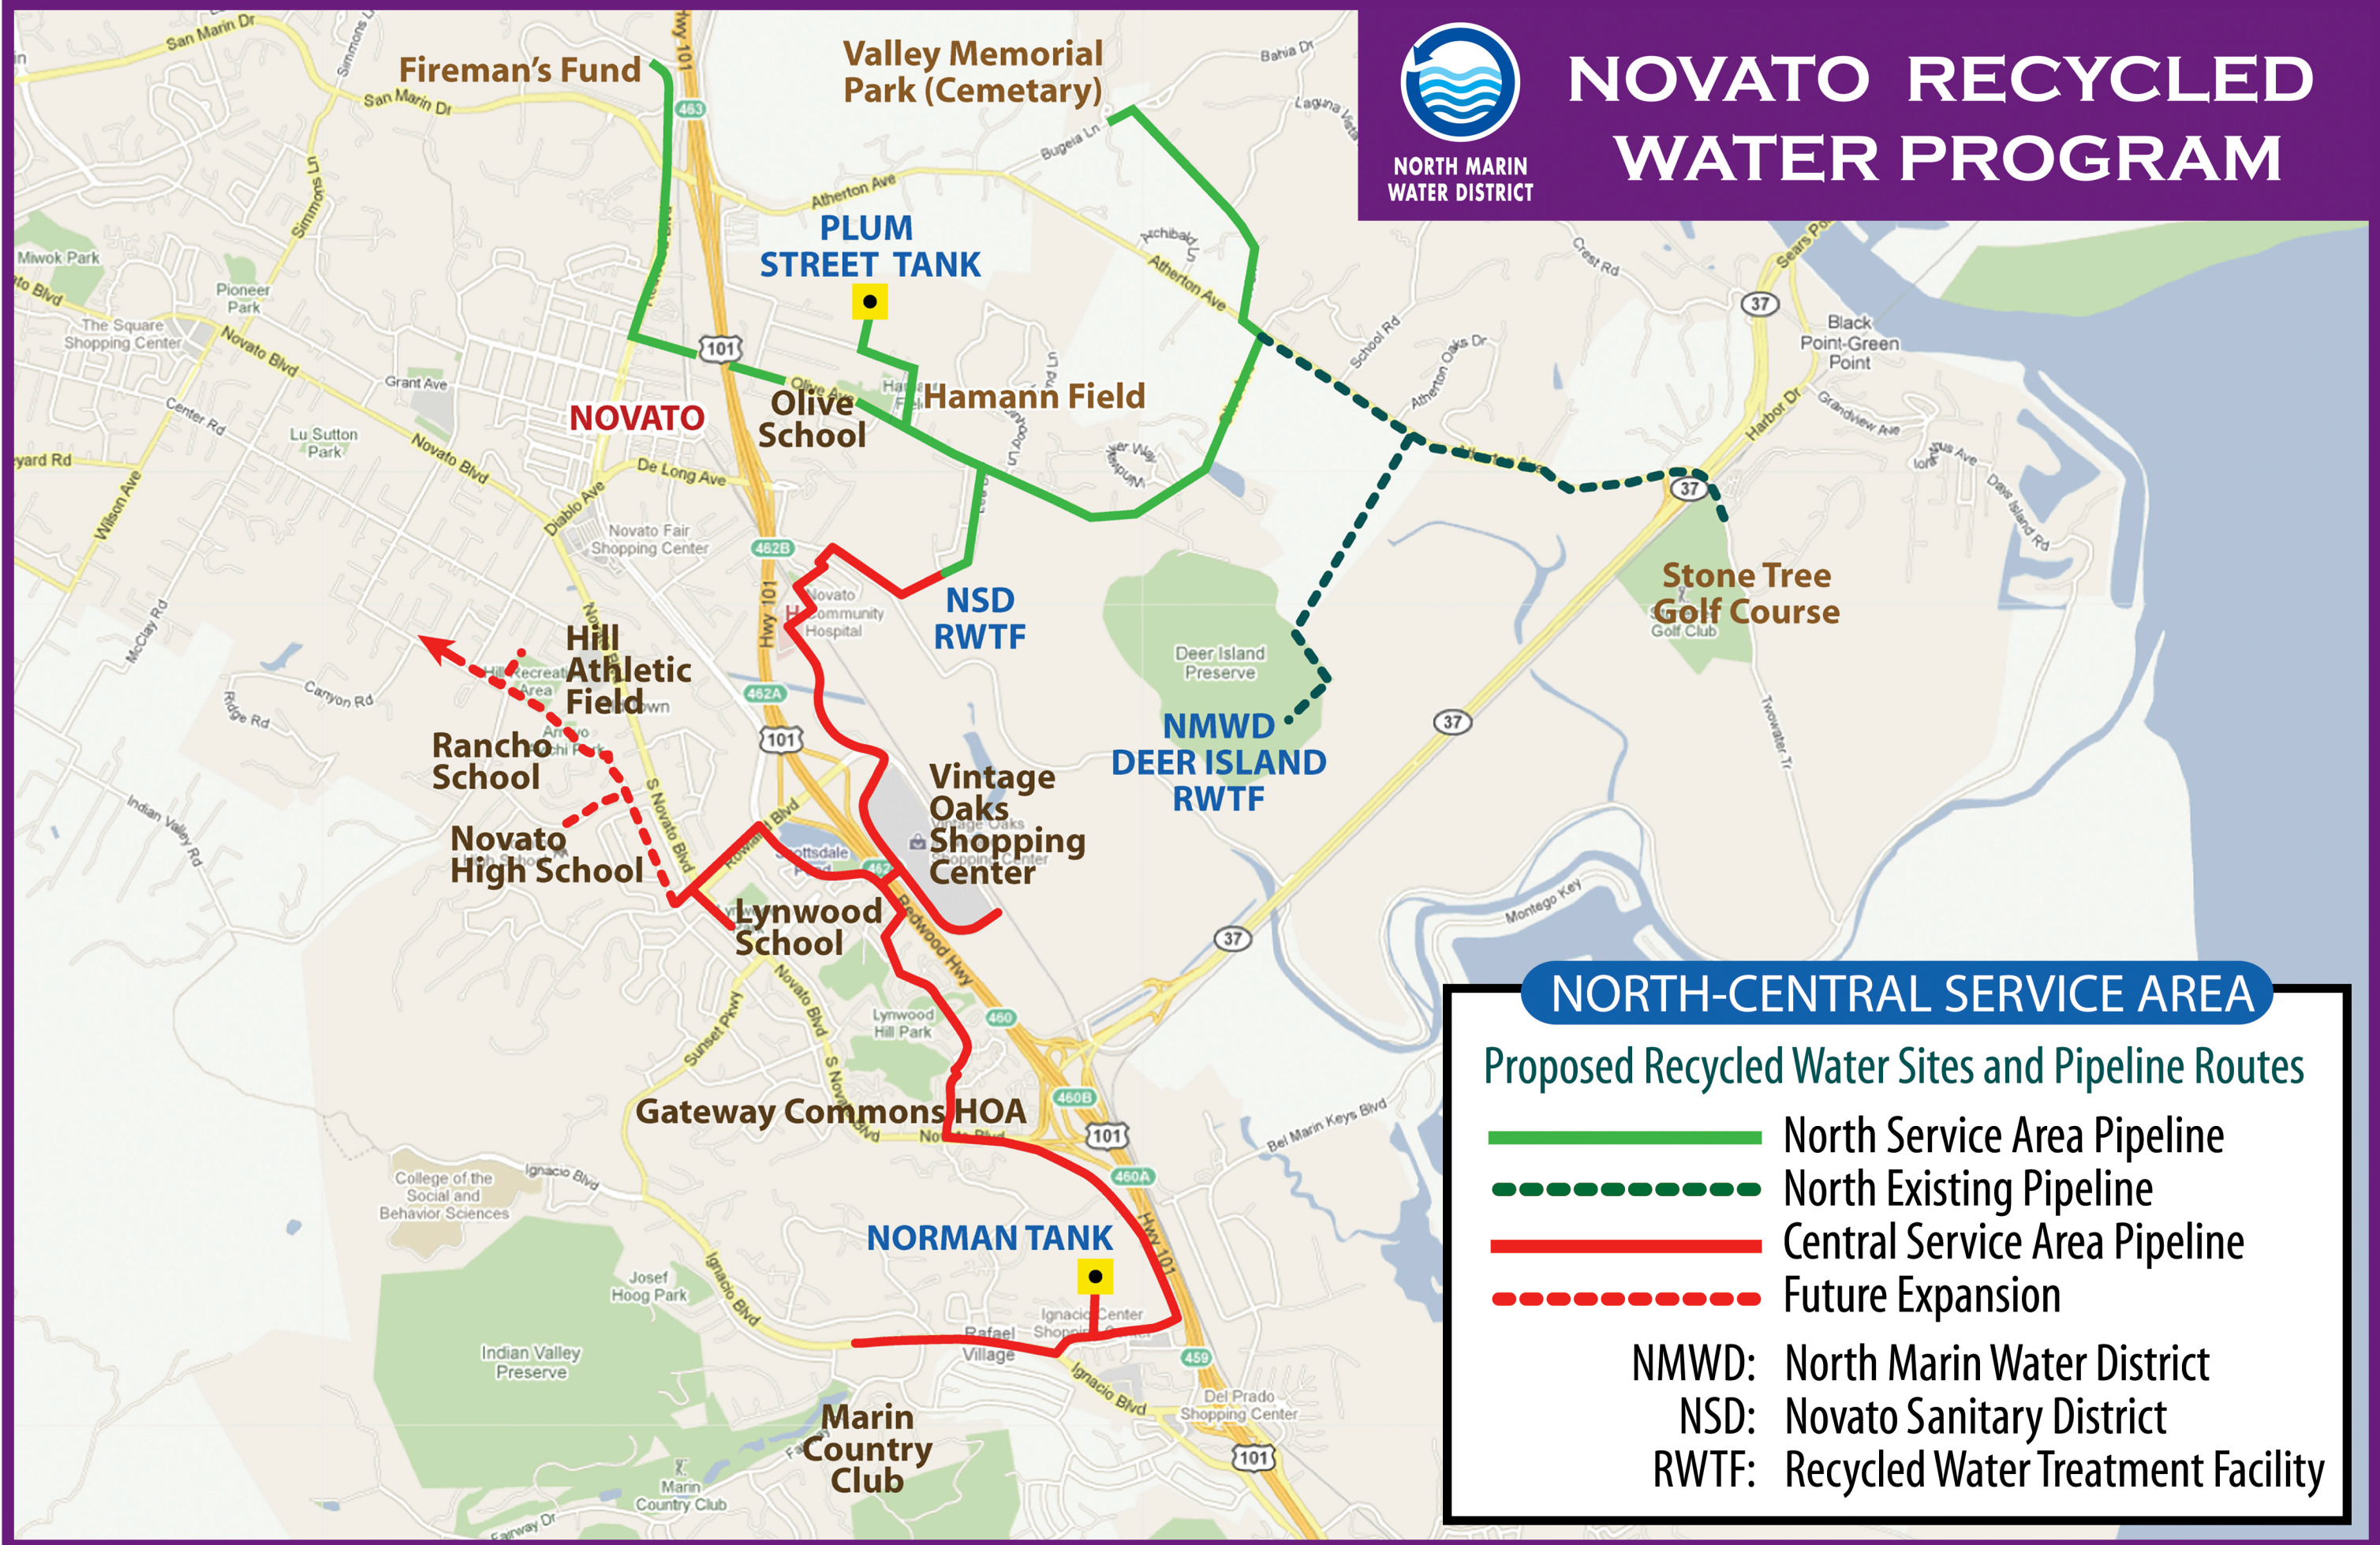

NORTH MARIN WATER DISTRICT

# NOVATO RECYCLED WATER PROGRAM

## NORTH-CENTRAL SERVICE AREA

### Proposed Recycled Water Sites and Pipeline Routes

-  North Service Area Pipeline
-  North Existing Pipeline
-  Central Service Area Pipeline
-  Future Expansion

NMWD: North Marin Water District  
 NSD: Novato Sanitary District  
 RWTF: Recycled Water Treatment Facility